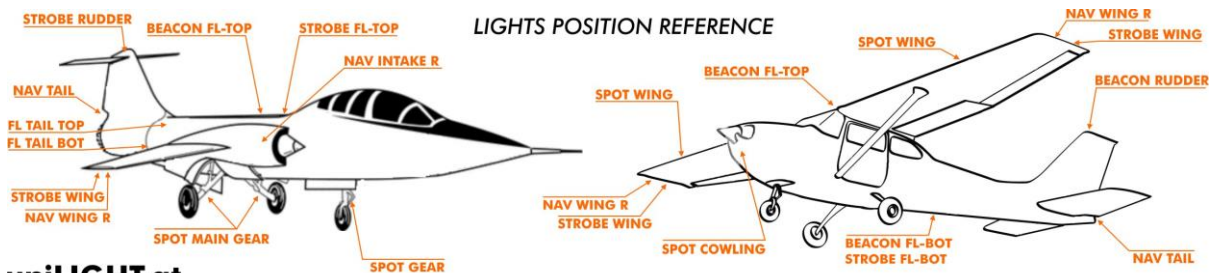

NAV INTAKE R	NAV INTAKE L	NAV TAIL	SPECIAL	ACCESSORIES	RRP (EXPORT)	UVP/RRP (20%)
1:3.5 - THD			1 SLIM7-020x2-WE			204,08 €	244,90 €
1:3.5 - THD DLX			1 SLIM7-020x2-WE		1 CABLE-UNI-M	259,17 €	311,00 €
1:2.5 - THD XXXL			1 SLIMF-040x2-WE			257,50 €	309,00 €
1:2.5 - THD XXXL DLX			1 SLIMF-040x2-WE	1 CASE-SCALE-SLIM	1 CABLE-UNI-M	415,25 €	498,30 €
1:6 - ENTRY						54,08 €	64,90 €
1:6 - STANDRD			1 PURE-040-WE			102,42 €	122,90 €
1:6 - CIVIL/SPORT						124,08 €	148,90 €
1:6 - PRO			1 PURE-040-WE			158,25 €	189,90 €
1:5 - ENTRY					1 CAPS-L26	64,08 €	76,90 €
1:5 - STANDRD			1 SLIM7-020x2-WE		1 CAPS-L26	141,58 €	169,90 €
1:5 - CIVIL/SPORT			1 SLIM7-020x2-WE		1 CAPS-L26	238,25 €	285,90 €
1:5 - PRO			1 SLIM7-020x2-WE		1 CAPS-L26	210,75 €	252,90 €
1:4 - ENTRY					1 CAPS-L30	87,42 €	104,90 €
1:4 - STANDRD			1 SLIM7-020x2-WE		1 CAPS-L30	169,08 €	202,90 €
1:4 - CIVIL/SPORT			1 SLIM7-020x2-WE		1 CAPS-L30	265,75 €	318,90 €
1:4 - PRO			1 SLIM7-020x2-WE	1 CASE-COOL-SLIM	1 CAPS-L30	234,92 €	281,90 €
1:3 - ENTRY					1 CAPS-L35	98,25 €	117,90 €
1:3 - STANDRD					1 CAPS-L35	183,25 €	219,90 €
1:3 - CIVIL/SPORT			1 SLIMF-040x2-WE		1 CAPS-L35	318,25 €	381,90 €
1:3 - PRO			1 SLIMF-040x2-WE	1 CASE-SCALE-SLIM	1 CAPS-L35	269,92 €	323,90 €
1:7 - ENTRY						73,25 €	87,90 €
1:7 - STANDRD						114,92 €	137,90 €

*) References

uniLIGHT.at